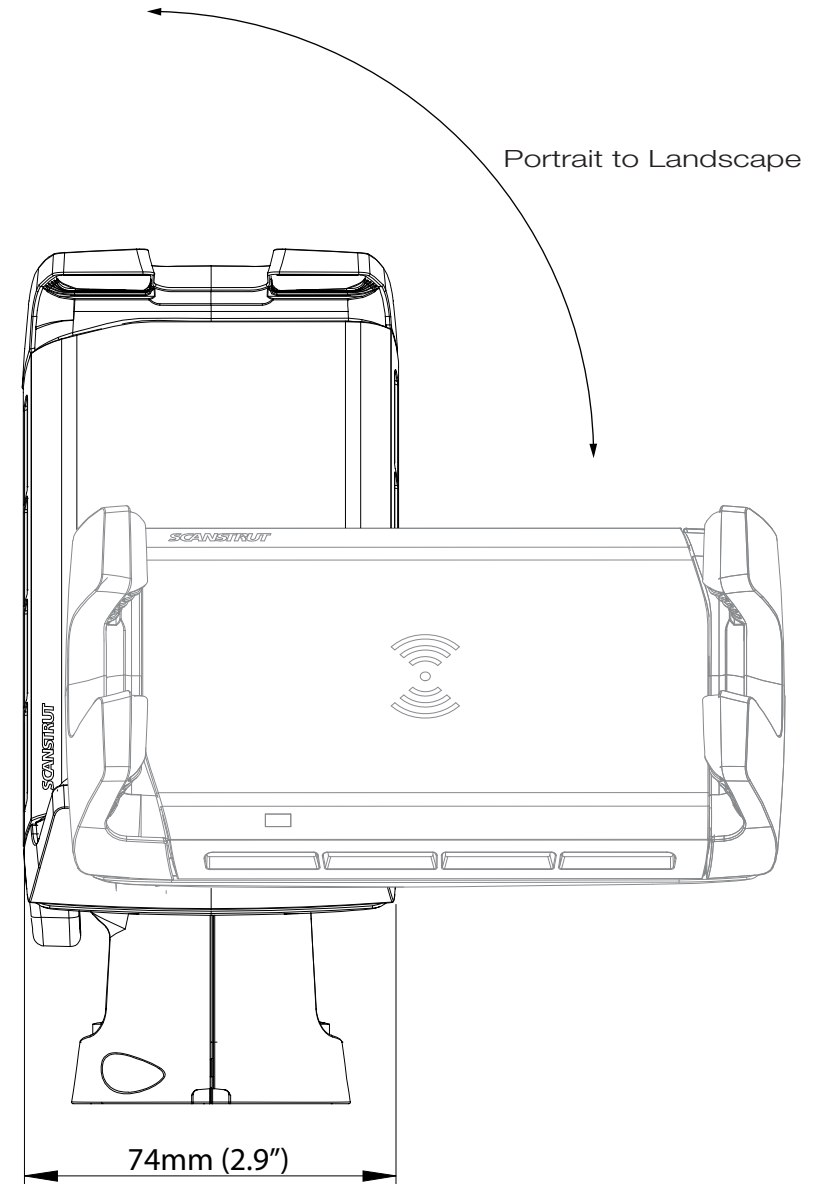

ROKK Wireless Edge- SC-CW-05E

Page 1/2

For help & information
email: sales@scanstrut.com

SCANSTRUT