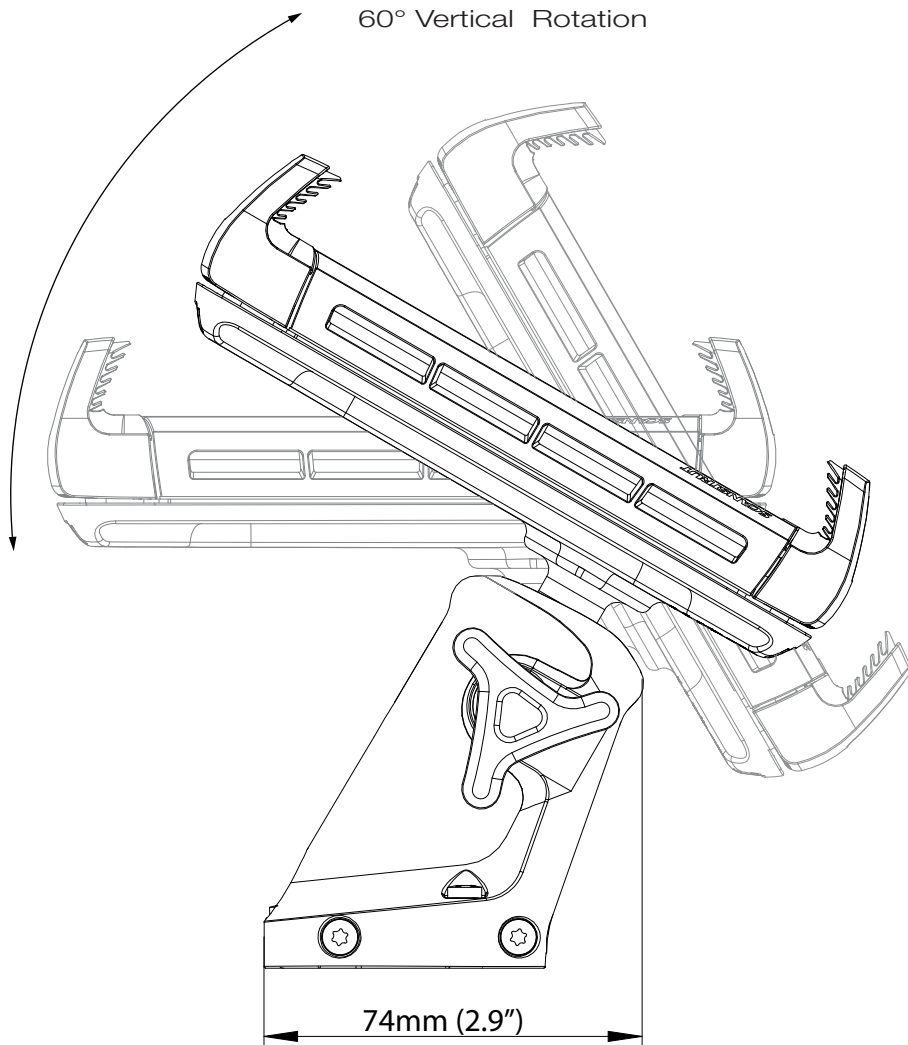

ROKK Wireless Edge- SC-CW-05E

Page 1/2

For help & information
email: sales@scanstrut.com

SCANSTRUT