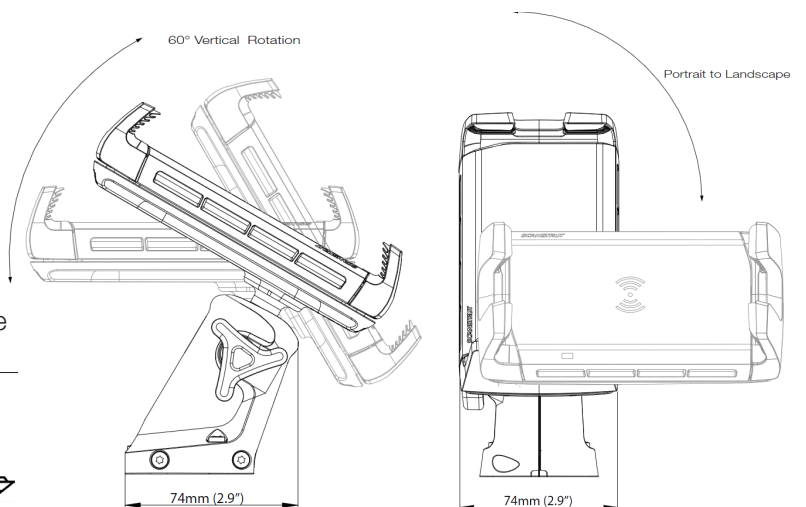

Application

For the most direct access to Scanstrut technical support and your local sales representative visit