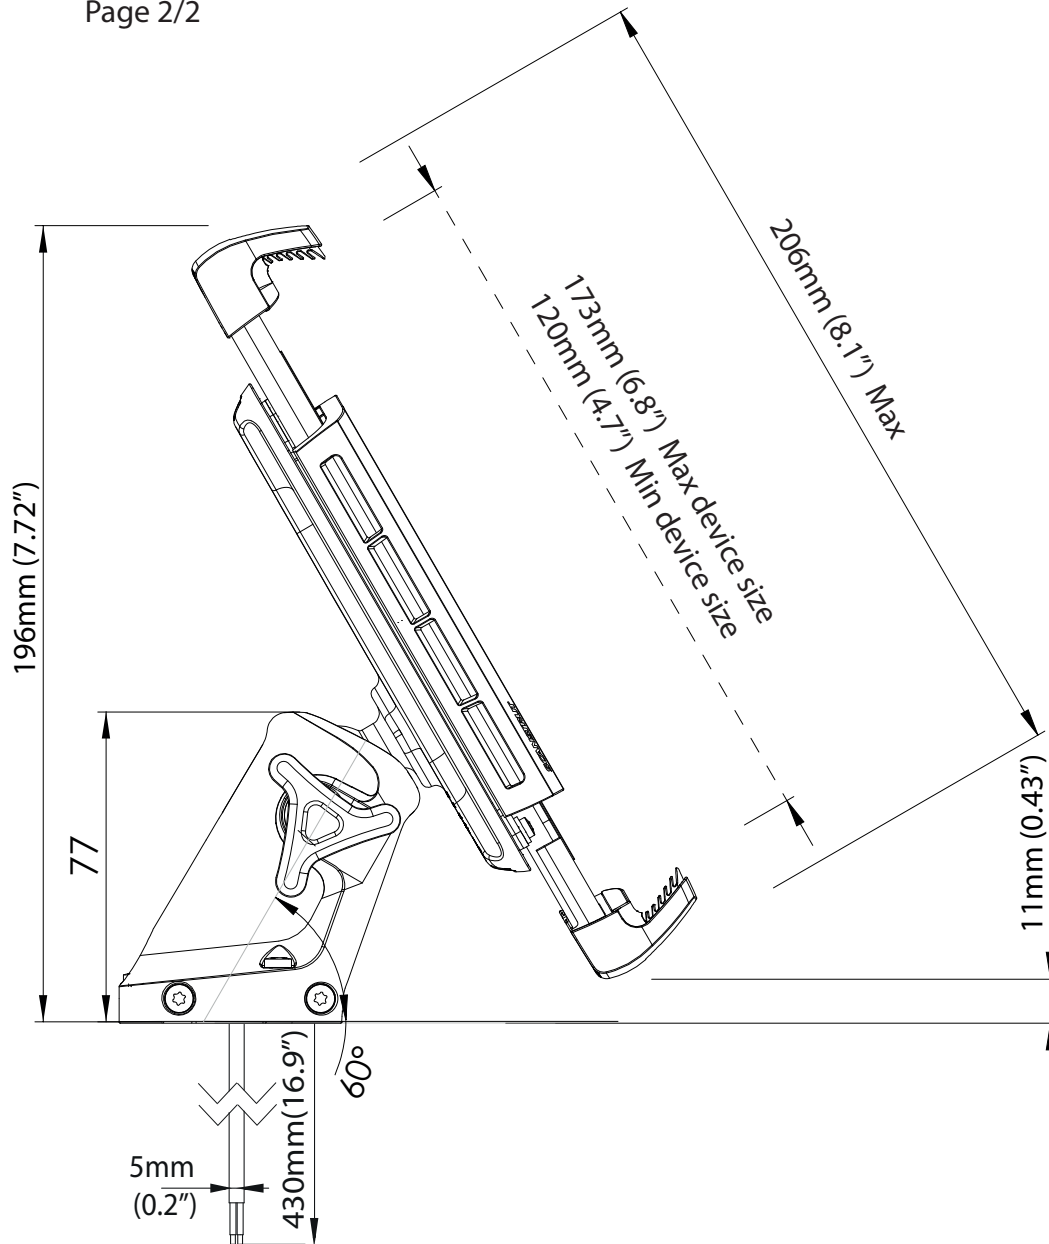

Input Voltage Range	10-30V DC (12/24V system)
Input Current Max	1.5A
Power Output	5W ( 5V, 1A)
Rating	IPX6 waterproof
Dims	29mm / 1.14" (H) 94mm / 3.7" (L)
Management system	Foreign object detection Thermal management
Metals	Anodized aluminium chassis
Protection	UV resistant
Cable	Tinned Copper 400mm (15.7") (L)
Approvals	<b>CE</b> <b>Φ</b> <b>FC</b> <b>RoHS</b> <b>UN ECE R10</b>

### Product Highlights

1. 12/24V input compatible.
2. IPX6 Waterproof
3. Qi-certified wireless charging
4. One-handed dock/charge operation
5. Switch up your phones viewing angle on the move.
6. Rotate your phone through 90 degrees
7. Small footprint - 50mm (1.96")
7. Qi-certified wireless charging
8. Compatible with wide range of device sizes

# ROKK Wireless Edge- SC-CW-05E

Page 1/2

For help & information  
email: [sales@scanstrut.com](mailto:sales@scanstrut.com)

**SCANSTRUT**

## Electrical info:

- Input Voltage Range: 10-30V DC (12/24V system)
- Input current max: 1.5A
- Output Power: 5W (5V,1A)
- Standby Power Draw : < 0.06W

- Qi, CE, FCC, ROHS, UN ECE R10 Certified.

Waterproof Rating: IPX6